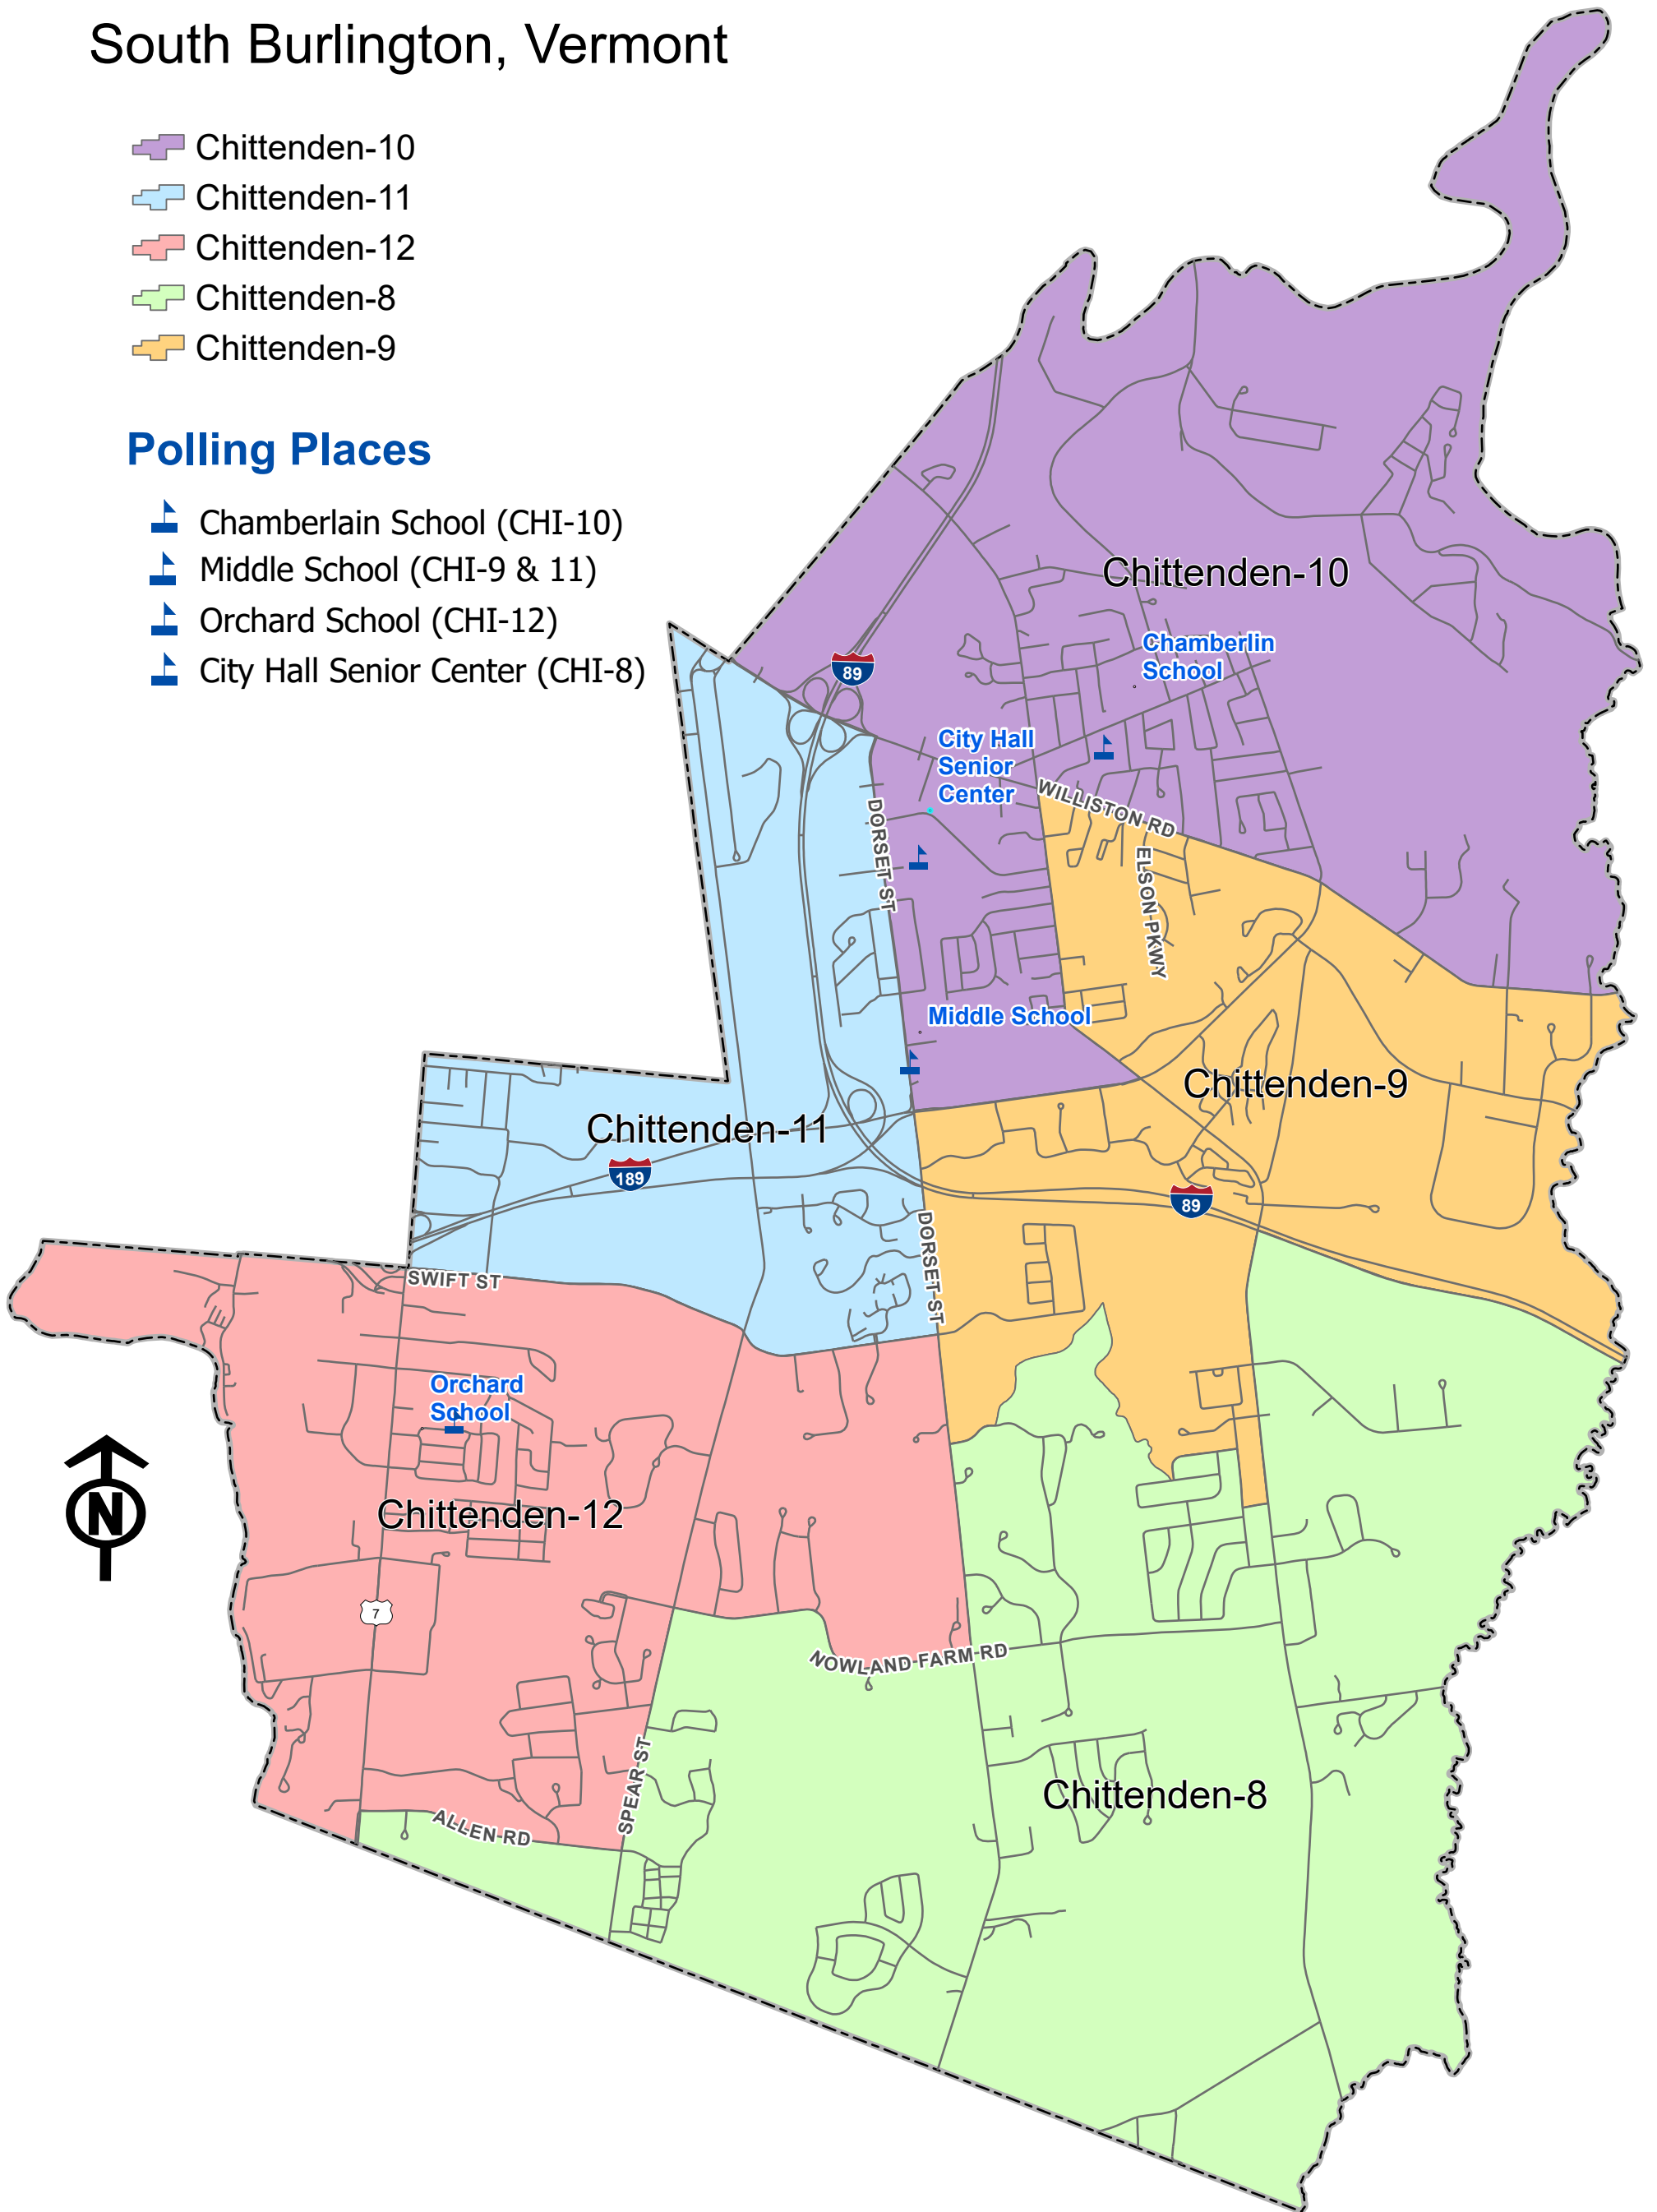

Voter District Map

South Burlington, Vermont

- Chittenden-10
- Chittenden-11
- Chittenden-12
- Chittenden-8
- Chittenden-9

Polling Places

- Chamberlain School (CHI-10)
- Middle School (CHI-9 & 11)
- Orchard School (CHI-12)
- City Hall Senior Center (CHI-8)

Source: 2022 Vermont House Districts - VCGI